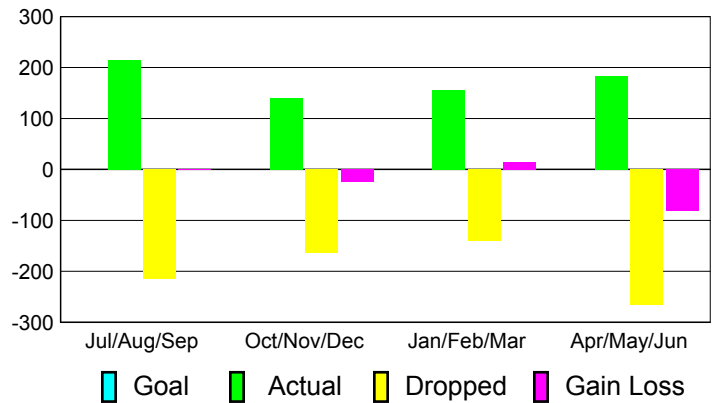

Membership Results 2010-2011

Goal, New, Dropped, Gain/Loss

Comparison of Membership Gain/Loss

Current Year Compared to the Previous Year