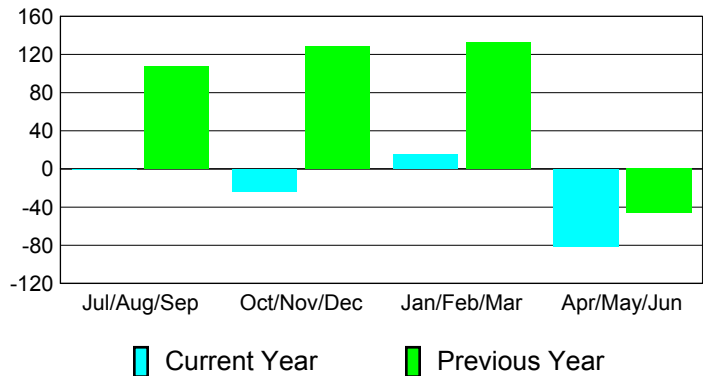

Membership Results
2010-2011

Membership
2009-2010

Month	Net Memb Goal	Actual New Memb	Actual Dropped Memb	Gain/Loss of Memb	Gain/Loss of Memb
Jul/Aug/Sep	0	214	-215	-1	107
Oct/Nov/Dec	0	140	-164	-24	128
Jan/Feb/Mar	0	156	-141	15	133
Apr/May/June	0	184	-265	-81	-46
Totals	0	694	-785	-91	322

Membership Results 2010-2011

Goal, New, Dropped, Gain/Loss

Comparison of Membership Gain/Loss

Current Year Compared to the Previous Year

Gender Comparison 2010-2011

Jul/Aug/Sep

Oct/Nov/Dec

Jan/Feb/Mar

Apr/May/June

Male

Female