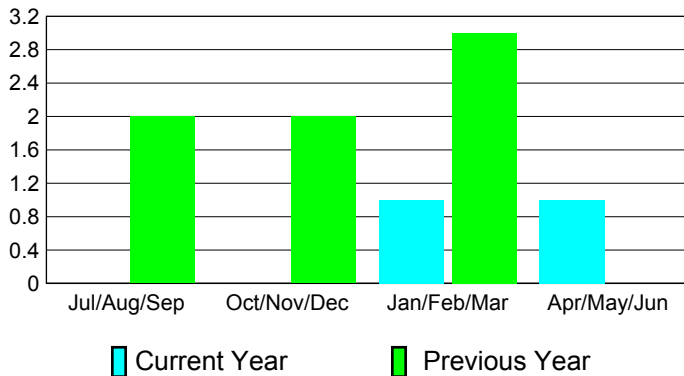

2010-2011 GMT Reports for District (or Undistricted) **District 356 E**

GMT: **KWANG-SOO JANG**

Location: **REPUBLIC OF KOREA**

GMT CA: **5**

CLUBS

Club Results
2010-2011

Clubs
2009-2010

Month	New Club Goal	Actual New Clubs	Actual Dropped Clubs	Gain/Loss of Clubs	Gain/Loss of Clubs
Jul/Aug/Sep	0	0	0	0	2
Oct/Nov/Dec	0	0	0	0	2
Jan/Feb/Mar	0	1	0	1	3
Apr/May/June	0	1	0	1	0
Totals	0	2	0	2	7

Club Results 2010-2011

Goal, New, Dropped, Gain/Loss

Comparison of Club Gain/Loss

Current Year Compared to the Previous Year

YTD Status Quo Clubs 2010-2011

Status Quo Clubs Compared to Status Quo Members

MEMBERSHIP